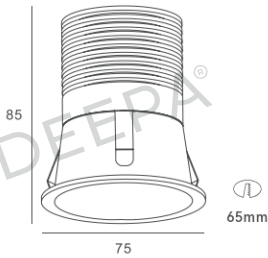

DP-RMSA-AS12

ASTRO

Luminaire Information

System power	12W
CCT	2700K, 3000K, 3500K, 4000K
CRI / Ra	±90Ra
Fixture lumen output	852lm
Material	Aluminum
Surface finish	Powder coating
Optics	Lens (15°, 23°, 36°)
UGR level	<19
Installation	Recessed
IP rate	IP20
Fixture	Fixed

Product Dimension

Light Engine Information

LED type	COB (Bridgelux)
LED voltage	36V
SDCM	2 SDCM / 3 SDCM

Driver Information

Driver type	Remote
Input voltage	220-240 VAC
Output voltage	30-42 VDC
Output current	300mA
Dimming system	ON-OFF / TRIAC / 1-10V / DALI / BLE / ZIGBEE