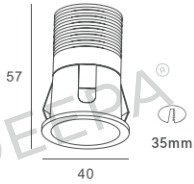

#### Luminaire Information

System power	3W
CCT	2700K, 3000K, 3500K, 4000K
CRI / Ra	±90Ra
Fixture lumen output	153lm
Material	Aluminum
Surface finish	Powder coating
Optics	Lens (12°, 20°)
UGR level	<19
Installation	Recessed
IP rate	IP20
Fixture	Fixed

#### Product Dimension