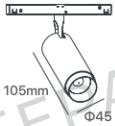

### Luminaire Information

System power	12W
CCT	3000K, 4000K, 6000K
CRI / Ra	±90Ra
Fixture lumen output	1080lm
Material	Aluminum
Surface finish	Powder coating
Optics	Lens (24°)
UGR level	<16
Installation	Track mounted
IP rate	IP20
Fixture	Fixed

### Product Dimension