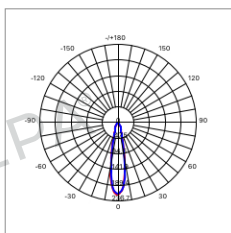

Light Throw