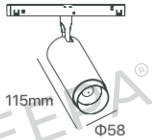

DP-TSMC-DMC18

DIAMOND COMMERCIAL

Luminaire Information

System power	18W
CCT	3000K, 4000K, 6000K
CRI / Ra	±90Ra
Fixture lumen output	1620lm
Material	Aluminum
Surface finish	Powder coating
Optics	Lens (24°)
UGR level	<16
Installation	Track mounted
IP rate	IP20
Fixture	Fixed

Product Dimension

Light Engine Information

LED type	COB (Bridgelux)
LED voltage	36V
SDCM	2 SDCM / 3 SDCM

Driver Information

Driver type	Remote
Input voltage	48 VDC
Output voltage	30-42 VDC
Output current	350mA
Dimming system	NON-DIMM