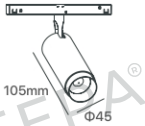

Product Dimension