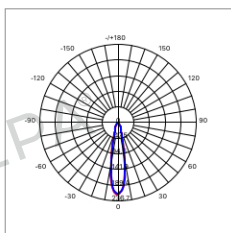

Light Throw