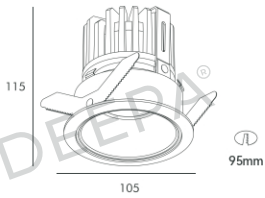

DP-RMSC-LG30

ELGA

Luminaire Information

System power	30W
CCT	2700K, 3000K, 4000K, 5000K, 6500K
CRI / Ra	±90Ra
Fixture lumen output	2700lm
Material	Aluminum
Surface finish	Powder coating
Optics	Lens (15°, 24°, 36°)
UGR level	<21
Installation	Recessed
IP rate	IP20
Fixture	Adjustable

Product Dimension

Light Engine Information

LED type	COB (Bridgelux)
LED voltage	36V
SDCM	2 SDCM / 3 SDCM

Driver Information

Driver type	Remote
Input voltage	220-240 VAC
Output voltage	30-42 VDC
Output current	750mA
Dimming system	ON-OFF / TRIAC / 1-10V / DALI

Color Option

Light Throw

DP-RMSC-LG30 3000K 90Ra

	h(m)	E lx	D(cm)
1	5634	30	
2	1408	60	
3	626	90	
4	352	121	

	h(m)	E lx	D(cm)
1	3394	43	
2	848	87	
3	377	131	
4	212	175	

	h(m)	E lx	D(cm)
1	1693	65	
2	423	131	
3	188	196	
4	105	262	