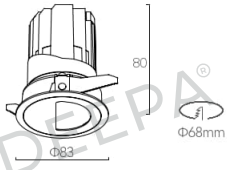

DP-RMWP-GZ12

GAZER

Luminaire Information

System power	12W
CCT	2700K, 3000K, 3500K, 4000K
CRI / Ra	±90Ra
Fixture lumen output	1035lm
Material	Aluminum
Surface finish	Powder coating
Optics	Lens (wallwasher)
UGR level	<19
Installation	Recessed
IP rate	IP20
Fixture	Fixed

Product Dimension

DP-RMWP-GZTL12
Trimless

Light Engine Information

LED type	COB (Bridgelux)
LED voltage	36V
SDCM	2 SDCM / 3 SDCM

Driver Information

Driver type	Remote
Input voltage	220-240 VAC
Output voltage	30-42 VDC
Output current	300mA
Dimming system	ON-OFF / TRIAC / 1-10V / DALI