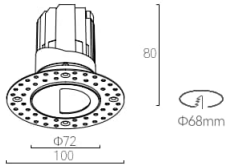

DP-RMWP-GZ12

GAZER

Luminaire Information

System power	12W
CCT	2700K, 3000K, 3500K, 4000K
CRI / Ra	±90Ra
Fixture lumen output	1035lm
Material	Aluminum
Surface finish	Powder coating
Optics	Lens (wallwasher)
UGR level	<19
Installation	Recessed
IP rate	IP20
Fixture	Fixed

Product Dimension

DP-RMWP-GZTL12
Trimless

Light Engine Information

LED type	COB (Bridgelux)
LED voltage	36V
SDCM	2 SDCM / 3 SDCM

Driver Information

Driver type	Remote
Input voltage	220-240 VAC
Output voltage	30-42 VDC
Output current	300mA
Dimming system	ON-OFF / TRIAC / 1-10V / DALI