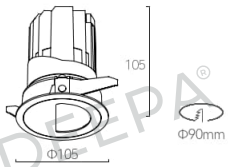

DP-RMWP-GZ20

GAZER

Luminaire Information

System power	20W
CCT	2700K, 3000K, 3500K, 4000K
CRI / Ra	±90Ra
Fixture lumen output	2000lm
Material	Aluminum
Surface finish	Powder coating
Optics	Lens (wallwasher)
UGR level	<19
Installation	Recessed
IP rate	IP20
Fixture	Fixed

Product Dimension

DP-RMWP-GZTL20
Trimless

Light Engine Information

LED type	COB (Bridgelux)
LED voltage	36V
SDCM	2 SDCM / 3 SDCM

Driver Information

Driver type	Remote
Input voltage	220-240 VAC
Output voltage	30-42 VDC
Output current	600mA
Dimming system	ON-OFF / TRIAC / 1-10V / DALI