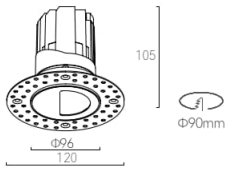

DP-RMWP-GZ20

GAZER

Luminaire Information

System power	20W
CCT	2700K, 3000K, 3500K, 4000K
CRI / Ra	±90Ra
Fixture lumen output	2000lm
Material	Aluminum
Surface finish	Powder coating
Optics	Lens (wallwasher)
UGR level	<19
Installation	Recessed
IP rate	IP20
Fixture	Fixed

Product Dimension

DP-RMWP-GZTL20
Trimless

Light Engine Information

LED type	COB (Bridgelux)
LED voltage	36V
SDCM	2 SDCM / 3 SDCM

Driver Information

Driver type	Remote
Input voltage	220-240 VAC
Output voltage	30-42 VDC
Output current	600mA
Dimming system	ON-OFF / TRIAC / 1-10V / DALI