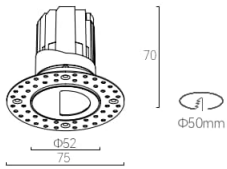

### Luminaire Information

System power	8W
CCT	2700K, 3000K, 3500K, 4000K
CRI / Ra	±90Ra
Fixture lumen output	590lm
Material	Aluminum
Surface finish	Powder coating
Optics	Lens (wallwasher)
UGR level	<19
Installation	Recessed
IP rate	IP20
Fixture	Fixed

### Product Dimension

DP-RMWP-GZTL8  
Trimless