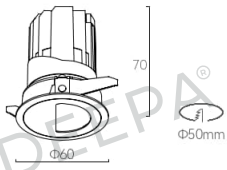

### Luminaire Information

System power	8W
CCT	2700K, 3000K, 3500K, 4000K
CRI / Ra	±90Ra
Fixture lumen output	590lm
Material	Aluminum
Surface finish	Powder coating
Optics	Lens (wallwasher)
UGR level	<19
Installation	Recessed
IP rate	IP20
Fixture	Fixed

### Product Dimension

DP-RMWP-GZTL8  
Trimless