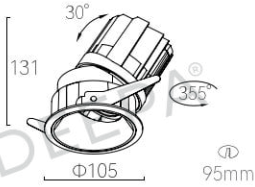

DP-RMSP-GG15/35

GIGA

Luminaire Information

System power	15-35W (max)
CCT	2700K, 3000K, 3500K, 4000K
CRI / Ra	±95Ra
Fixture lumen output	2800lm
Material	Aluminum
Surface finish	Powder coating
Optics	Lens (15°, 24°, 36°, 55°)
UGR level	<17
Installation	Recessed
IP rate	IP20
Fixture	Fixed

Product Dimension

Light Engine Information

LED type	COB (Bridgelux)
LED voltage	36V
SDCM	2 SDCM / 3 SDCM

Driver Information

Driver type	Remote
Input voltage	220-240 VAC
Output voltage	30-42 VDC
Output current	800mA
Dimming system	ON-OFF / TRIAC / 1-10V / DALI