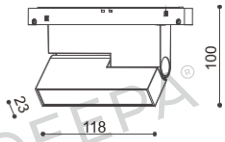

DP-TSMP-HZA6

HORIZON ADJUSTABLE

Luminaire Information

System power	6W
CCT	2700K, 3000K, 3500K, 4000K, 5000K, TW
CRI / Ra	±90Ra
Fixture lumen output	414lm
Material	Aluminum
Surface finish	Powder coating
Optics	Reflector (100°)
UGR level	<21
Installation	Track mounted
IP rate	IP20
Fixture	Adjustable

Product Dimension

Light Engine Information

LED type	SMD 2835
LED voltage	36V
SDCM	2 SDCM / 3 SDCM

Driver Information

Driver type	Remote
Input voltage	48 VDC
Output voltage	30-42 VDC
Output current	150mA
Dimming system	NON-DIMM / 1-10V / DALI