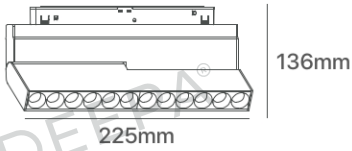

DP-TSMC-LCAC12

Product Dimension

LUCCI ADJUSTABLE COMMERCIAL

Luminaire Information

System power	12W
CCT	3000K, 4000K, 6000K
CRI / Ra	±90Ra
Fixture lumen output	1080lm
Material	Aluminum
Surface finish	Powder coating
Optics	Reflector (24°)
UGR level	<21
Installation	Track mounted
IP rate	IP20
Fixture	Adjustable