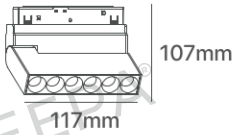

DP-TSMC-LCAC6

Product Dimension

LUCCI ADJUSTABLE COMMERCIAL

Luminaire Information

System power	6W
CCT	3000K, 4000K, 6000K
CRI / Ra	±90Ra
Fixture lumen output	540lm
Material	Aluminum
Surface finish	Powder coating
Optics	Reflector (24°)
UGR level	<21
Installation	Track mounted
IP rate	IP20
Fixture	Adjustable