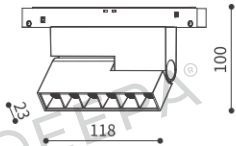

DP-TSMP-LCA6

LUCCI ADJUSTABLE

Luminaire Information

System power	6W
CCT	2700K, 3000K, 3500K, 4000K, 5000K, TW
CRI / Ra	±95Ra
Fixture lumen output	420lm
Material	Aluminum
Surface finish	Powder coating
Optics	Reflector (25°, 35°, 45°)
UGR level	<16
Installation	Track mounted
IP rate	IP20
Fixture	Adjustable

Product Dimension

Light Engine Information

LED type	SMD 2835
LED voltage	36V
SDCM	2 SDCM / 3 SDCM

Driver Information

Driver type	Remote
Input voltage	48 VDC
Output voltage	30-42 VDC
Output current	150mA
Dimming system	NON-DIMM / 1-10V / DALI