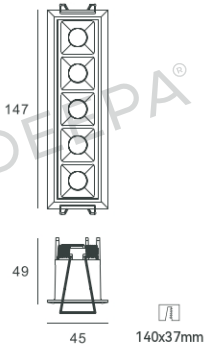

DP-RMLC-LCC10

LUCCI COMMERCIAL

Luminaire Information

System power	10W
CCT	2700K, 3000K, 3500K, 4000K, 5000K
CRI / Ra	±90Ra
Fixture lumen output	540lm
Material	Aluminum
Surface finish	Powder coating
Optics	Lens (15°, 30°, 45°)
UGR level	<19
Installation	Recessed
IP rate	IP20
Fixture	Fixed

Product Dimension

Light Engine Information

LED type	SMD 2835
LED voltage	15V
SDCM	2 SDCM / 3 SDCM

Driver Information

Driver type	Remote
Input voltage	220-240 VAC
Output voltage	12-18 VDC
Output current	700mA
Dimming system	ON-OFF / TRIAC / 1-10V / DALI / BLE / ZIGBEE

Color Option

Black White

Light Throw

DP-RMLC-LCC10 3000K 90Ra

h(m)	E(lx)	D(cm)
1	2445	42
2	611	85
3	271	128
4	152	170

h(m)	E(lx)	D(cm)
1	1549	63
2	387	127
3	172	191
4	96	255

h(m)	E(lx)	D(cm)
1	1074	74
2	268	147
3	119	221
4	67	295