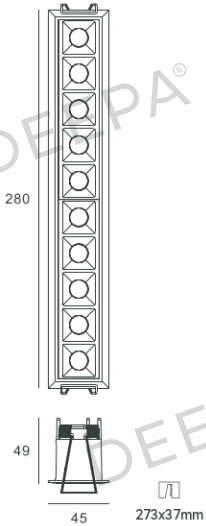

DP-RMLC-LCC20

LUCCI COMMERCIAL

Luminaire Information

System power	20W
CCT	2700K, 3000K, 3500K, 4000K, 5000K
CRI / Ra	±90Ra
Fixture lumen output	1220lm
Material	Aluminum
Surface finish	Powder coating
Optics	Lens (15°, 30°, 45°)
UGR level	<19
Installation	Recessed
IP rate	IP20
Fixture	Fixed

Product Dimension

Light Engine Information

LED type	SMD 2835
LED voltage	30V
SDCM	3 SDCM / 5 SDCM

Driver Information

Driver type	Remote
Input voltage	220-240 VAC
Output voltage	27-33 VDC
Output current	700mA
Dimming system	ON-OFF / TRIAC / 1-10V / DALI / BLE / ZIGBEE