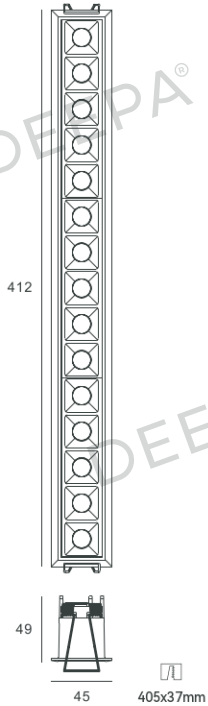

DP-RMLC-LCC30

### Luminaire Information

System power	30W
CCT	2700K, 3000K, 3500K, 4000K, 5000K
CRI / Ra	±90Ra
Fixture lumen output	2250lm
Material	Aluminum
Surface finish	Powder coating
Optics	Lens (15°, 30°, 45°)
UGR level	<19
Installation	Recessed
IP rate	IP20
Fixture	Fixed

### Product Dimension

### Light Engine Information

LED type	SMD 2835
LED voltage	45V
SDCM	3 SDCM / 5 SDCM