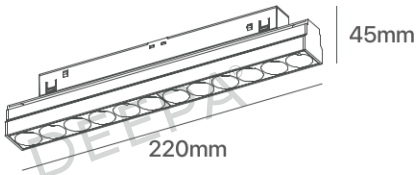

DP-TSMC-LCC12

LUCCI COMMERCIAL

Luminaire Information

System power	12W
CCT	3000K, 4000K, 6000K
CRI / Ra	±90Ra
Fixture lumen output	1080lm
Material	Aluminum
Surface finish	Powder coating
Optics	Reflector (24°)
UGR level	<21
Installation	Track mounted
IP rate	IP20
Fixture	Fixed

Product Dimension

Light Engine Information

LED type	COB (Bridgelux)
LED voltage	36V
SDCM	2 SDCM / 3 SDCM

Driver Information

Driver type	Remote
Input voltage	48 VDC
Output voltage	30-42 VDC
Output current	300mA
Dimming system	NON-DIMM

Color Option

Black

Light Throw

DP-TSMC-LSC12 3000K 90Ra

h(m)	E(lx)	D(cm)
1	2445	42
2	611	85
3	271	128
4	152	170

h(m)	E(lx)	D(cm)
1	1549	63
2	387	127
3	172	191
4	96	255

DEEPA®

DEEPA®