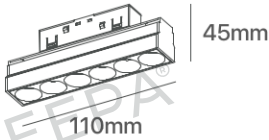

Product Dimension