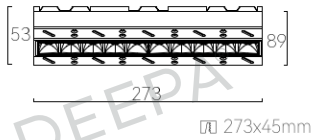

DP-RMLP-LCTL22

LUCCI TRIMLESS

Luminaire Information

| | |
|----------------------|--|
| System power | 22W |
| CCT | 2700K, 3000K, 3500K, 4000K, 5000K, 6000K, TW |
| CRI / Ra | ±95Ra |
| Fixture lumen output | 1800lm |
| Material | Aluminum |
| Surface finish | Textured powder coating |
| Optics | Reflector (24°, 36°, 45°) |
| UGR level | <10 |
| Installation | Recessed |
| IP rate | IP20 |

Product Dimension

273x45mm

Light Engine Information

| | |
|-------------|-----------------|
| LED type | SMD 3535 |
| LED voltage | 30V |
| SDCM | 3 SDCM / 5 SDCM |

Driver Information

| | |
|----------------|-------------------------------|
| Driver type | Remote |
| Input voltage | 220-240 VAC |
| Output voltage | 27-33 VDC |
| Output current | 700mA |
| Dimming system | ON-OFF / TRIAC / 1-10V / DALI |