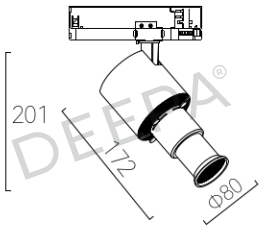

DP-TSRA-NB15

Product Dimension

NOBEL

Luminaire Information

System power	15W
CCT	2700K, 3000K, 3500K, 4000K, 5000K, 6000K, TW
CRI / Ra	±97Ra
Fixture lumen output	1200lm
Material	Aluminum
Surface finish	Textured powder coating
Optics	Lens
UGR level	<17
Installation	Track mounted
IP rate	IP20

Track Adapter

(2-wire 1-circuit)

(4-wire 3-circuit)

(4-wire 1-circuit)

(6-wire 3-circuit)