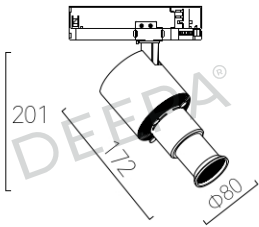

DP-TSRA-NB25

Product Dimension

NOBEL

Luminaire Information

System power	25W
CCT	2700K, 3000K, 3500K, 4000K, 5000K, 6000K, TW
CRI / Ra	±97Ra
Fixture lumen output	1300lm
Material	Aluminum
Surface finish	Textured powder coating
Optics	Lens
UGR level	<17
Installation	Track mounted
IP rate	IP20

Track Adapter

(2-wire 1-circuit)

(4-wire 3-circuit)

(4-wire 1-circuit)

(6-wire 3-circuit)