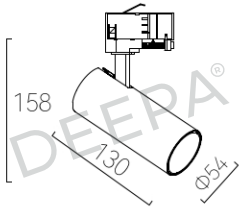

DP-TSRM-OPX

OPRA MODULAR

Luminaire Information

System power	Max 10W (MR-16)
Fixture lumen output	Based on the spot lamp
Material	Aluminum
Surface finish	Textured powder coating
UGR level	<17
IP rate	IP20

Light Engine Information

Lamp	MR-16 spot lamp
------	-----------------

Driver Information

Input voltage	230V @MR-16
Dimming system	ON-OFF / TRIAC / 1-10V / DALI

Product Dimension

Light Source

Accessories

Honeycomb louver