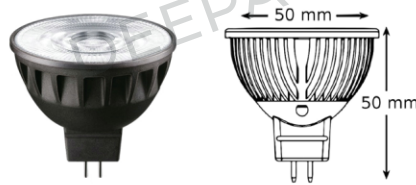

DP-TSRM-OPX(R)

OPRA MODULAR RECESSED

Luminaire Information

System power	Max 10W (MR-16)
Fixture lumen output	Based on the spot lamp
Material	Aluminum
Surface finish	Textured powder coating
UGR level	<17
IP rate	IP20

Light Engine Information

Lamp	MR-16 spot lamp
------	-----------------

Driver Information

Input voltage	230V @MR-16
Dimming system	ON-OFF / TRIAC / 1-10V / DALI

Light Source

Product Dimension

Accessories

Honeycomb louver