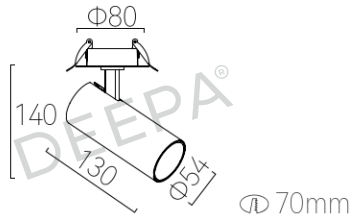

DP-TSRM-OPX(R)

OPRA MODULAR RECESSED

Luminaire Information

System power	Max 10W (MR-16)
Fixture lumen output	Based on the spot lamp
Material	Aluminum
Surface finish	Textured powder coating
UGR level	<17
IP rate	IP20

Light Engine Information

Lamp	MR-16 spot lamp
------	-----------------

Driver Information

Input voltage	230V @MR-16
Dimming system	ON-OFF / TRIAC / 1-10V / DALI

Light Source

Product Dimension

Accessories

Honeycomb louver