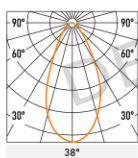

DP-TSMP-PN2

Product Dimension

PEANUTS

Luminaire Information

System power	2*3W
CCT	2700K, 3000K, 3500K, 4000K, 5000K, TW
CRI / Ra	±95Ra
Fixture lumen output	462lm
Material	Aluminum
Surface finish	Powder coating
Optics	Lens (25°, 38°)
UGR level	<19
Installation	Track mounted
IP rate	IP20
Fixture	Fixed

Color Option

Light Throw

DP-TSMP-PN2 3000K 90Ra

h(m)	E(lx)	D(cm)
1	904	48
2	226	96
3	100	145
4	56	193

h(m)	E(lx)	D(cm)
1	753	56
2	188	113
3	83	169
4	47	226