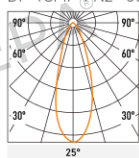

DP-TSMP-PN2

Product Dimension

PEANUTS

Luminaire Information

System power	2*3W
CCT	2700K, 3000K, 3500K, 4000K, 5000K, TW
CRI / Ra	±95Ra
Fixture lumen output	462lm
Material	Aluminum
Surface finish	Powder coating
Optics	Lens (25°, 38°)
UGR level	<19
Installation	Track mounted
IP rate	IP20
Fixture	Fixed

Color Option

Light Throw

DP-TSMP-PN2 3000K 90Ra

h(m)	E(lx)	D(cm)
1	904	48
2	226	96
3	100	145
4	56	193

h(m)	E(lx)	D(cm)
1	753	56
2	188	113
3	83	169
4	47	226