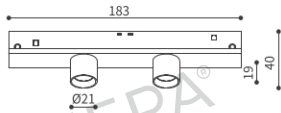

DP-TSMP-PN2

Product Dimension

PEANUTS

Luminaire Information

System power	2*3W
CCT	2700K, 3000K, 3500K, 4000K, 5000K, TW
CRI / Ra	±95Ra
Fixture lumen output	462lm
Material	Aluminum
Surface finish	Powder coating
Optics	Lens (25°, 38°)
UGR level	<19
Installation	Track mounted
IP rate	IP20
Fixture	Fixed