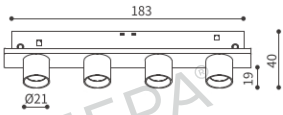

DP-TSMP-PN4

PEANUTS

Luminaire Information

System power	4*3W
CCT	2700K, 3000K, 3500K, 4000K, 5000K, TW
CRI / Ra	±95Ra
Fixture lumen output	900lm
Material	Aluminum
Surface finish	Powder coating
Optics	Lens (25°, 38°)
UGR level	<19
Installation	Track mounted
IP rate	IP20
Fixture	Fixed

Product Dimension

Light Engine Information

LED type	SMD 2835
LED voltage	12V
SDCM	2 SDCM / 3 SDCM

Driver Information

Driver type	Remote
Input voltage	48 VDC
Output voltage	30-42 VDC
Output current	950mA
Dimming system	NON-DIMM / 1-10V / DALI